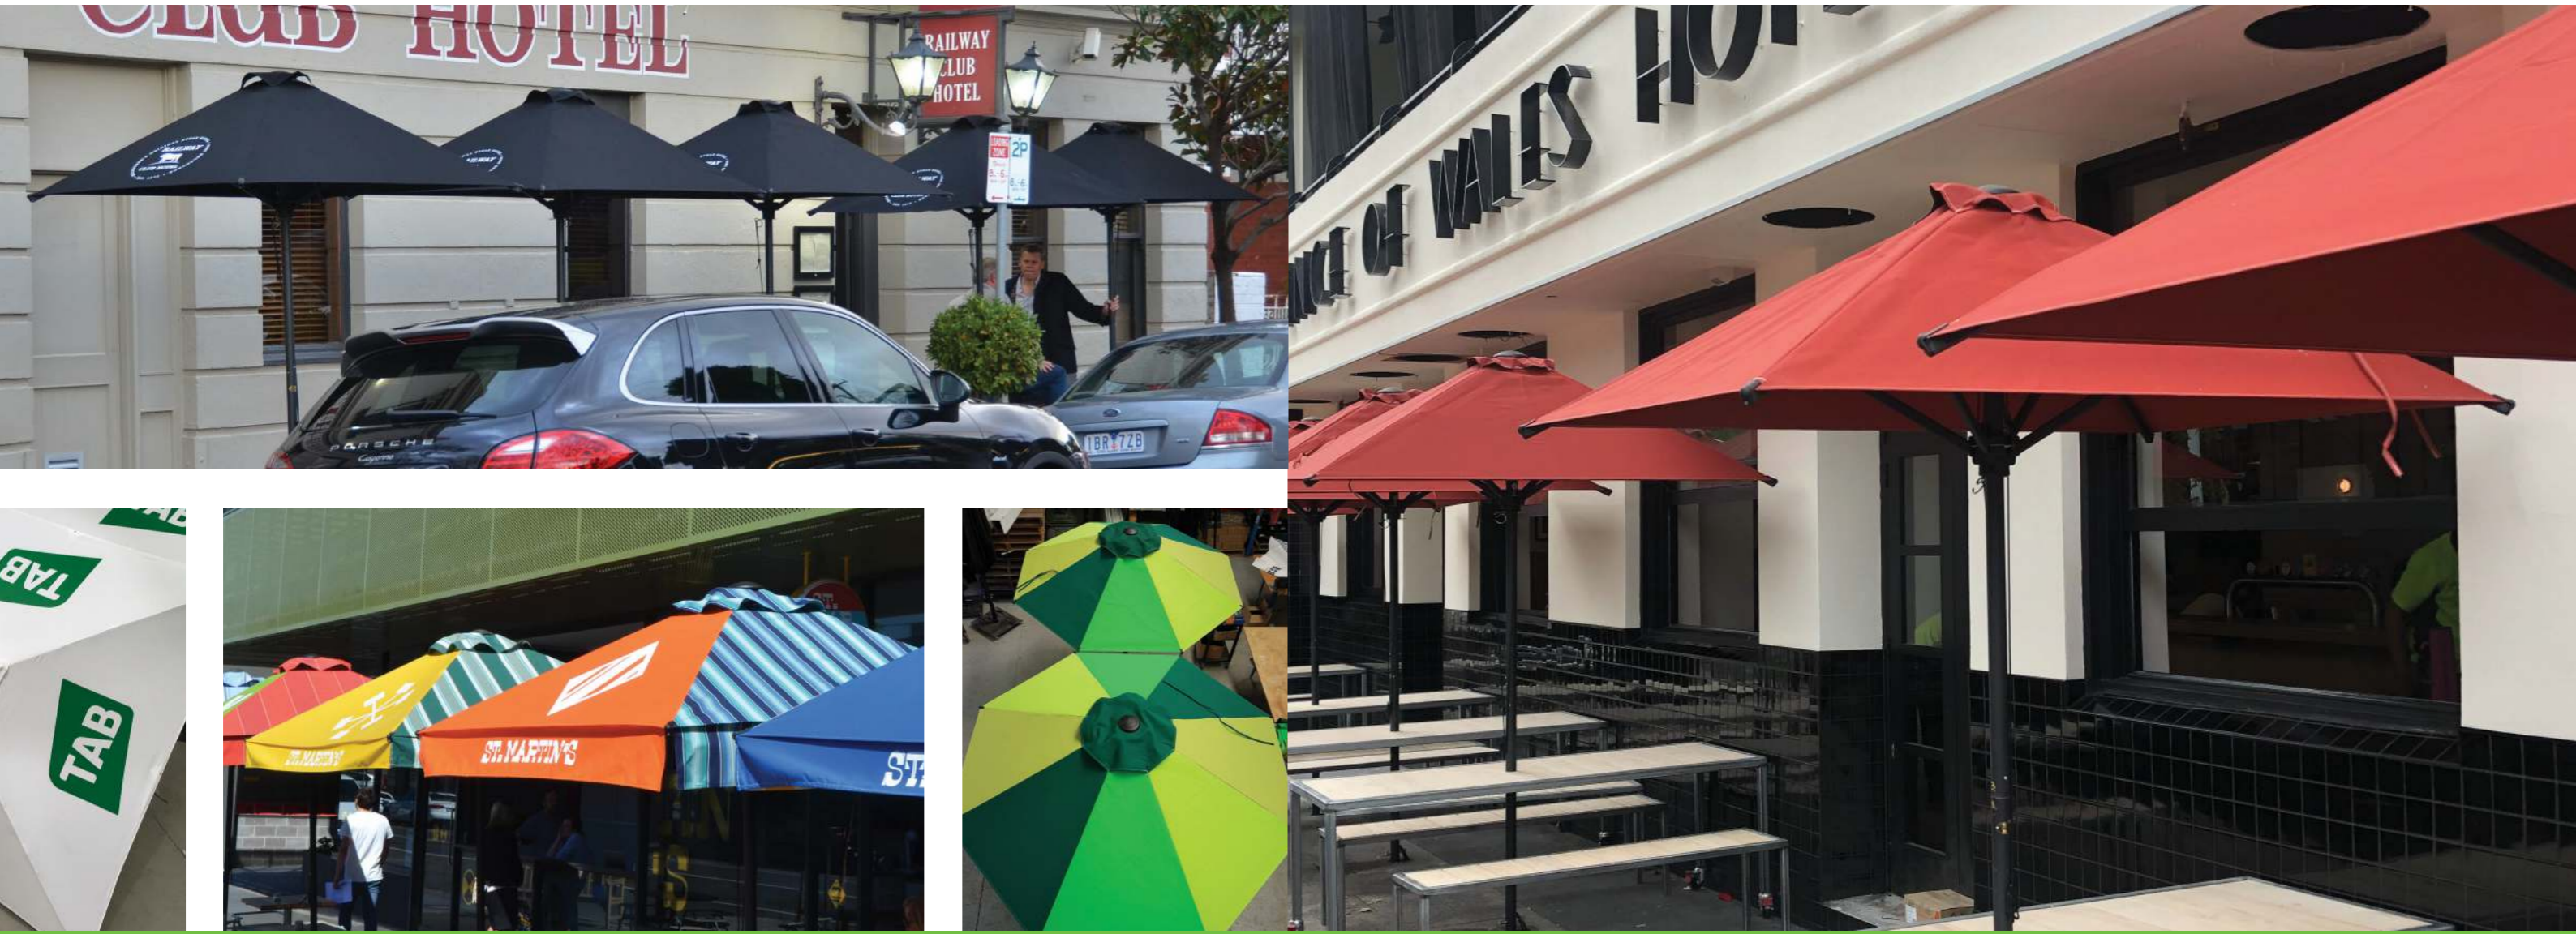

commercial aluminium **UMBRELLAS**

Engineered for commercial use but also popular for the home. The commercial aluminium range is designed for all-round performance

Indoor Outdoor Imports
103 Brunswick Road, Brunswick East
P 03 9381 4333 E sales@indooroutdoor.com.au
indooroutdoorimports.com.au

follow us on facebook and Instagram

September 2020

proud family owned business