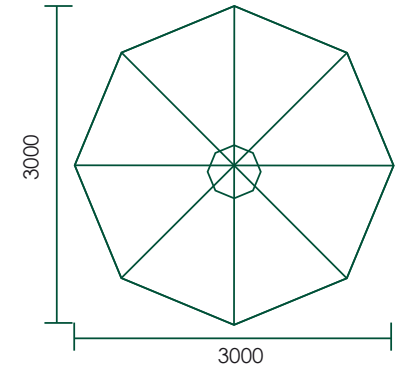

Size range

2x2m Square

Full Height: 2.75m
 Raised Clearance: 2.13m
 Lowered Clearance: 1.10m
 Pole Diameter: 38mm

2x3m Rectangle

Full Height: 2.88m
 Raised Clearance: 2.1m
 Lowered Clearance: 0.92m
 Pole Diameter: 48mm

3m Octagonal

Full Height: 2.7m
 Raised Clearance: 2.1m
 Lowered Clearance: 1.05m
 Pole Diameter: 48mm

3x3m Square

Full Height: 3.05m
 Raised Clearance: 2.26m
 Lowered Clearance: 0.8m
 Pole Diameter: 48mm

2.5x3.5m Rectangle

Full Height: 3m
 Raised Clearance: 2.13m
 Lowered Clearance: 0.76m
 Pole Diameter: 58mm

4m Octagonal

Full Height: 2.8m
 Raised Clearance: 2.1m
 Lowered Clearance: 0.83m
 Pole Diameter: 58mm

3.4x3.4m Square

Full Height: 3.37m
 Raised Clearance: 2.42m
 Lowered Clearance: 0.8m
 Pole Diameter: 58mm

Spuncrylic Solution Dyed Polyester covers

- Black
- Taupe
- Ecu
- Harvest Wheat

Custom colours and stripe options available. Call us to discuss.