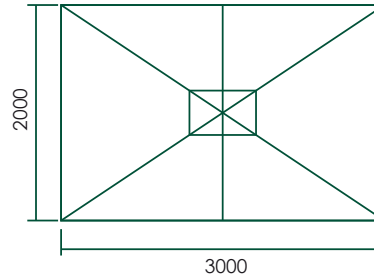

Size range

2x2m Square

Full Height: 2.75m
 Raised Clearance: 2.13m
 Lowered Clearance: 1.10m
 Pole Diameter: 38mm

2x3m Rectangle

Full Height: 2.88m
 Raised Clearance: 2.1m
 Lowered Clearance: 0.92m
 Pole Diameter: 48mm

3m Octagonal

Full Height: 2.7m
 Raised Clearance: 2.1m
 Lowered Clearance: 1.05m
 Pole Diameter: 48mm

3x3m Square

Full Height: 3.05m
 Raised Clearance: 2.26m
 Lowered Clearance: 0.8m
 Pole Diameter: 48mm

2.5x3.5m Rectangle

Full Height: 3m
 Raised Clearance: 2.13m
 Lowered Clearance: 0.76m
 Pole Diameter: 58mm

4m Octagonal

Full Height: 2.8m
 Raised Clearance: 2.1m
 Lowered Clearance: 0.83m
 Pole Diameter: 58mm

3.4x3.4m Square

Full Height: 3.37m
 Raised Clearance: 2.42m
 Lowered Clearance: 0.8m
 Pole Diameter: 58mm

Spuncrylic Solution Dyed Polyester covers

- Black
- Taupe
- Ecu
- Harvest Wheat

Custom colours and stripe options available. Call us to discuss.