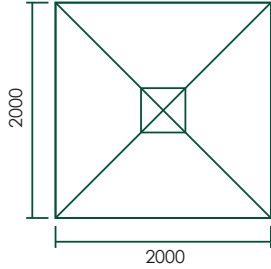

Size range

2x2m Square

Full Height: 2.75m
 Raised Clearance: 2.13m
 Lowered Clearance: 1.10m
 Pole Diameter: 38mm

2x3m Rectangle

Full Height: 2.88m
 Raised Clearance: 2.1m
 Lowered Clearance: 0.92m
 Pole Diameter: 48mm

3m Octagonal

Full Height: 2.7m
 Raised Clearance: 2.1m
 Lowered Clearance: 1.05m
 Pole Diameter: 48mm

3x3m Square

Full Height: 3.05m
 Raised Clearance: 2.26m
 Lowered Clearance: 0.8m
 Pole Diameter: 48mm

2.5x3.5m Rectangle

Full Height: 3m
 Raised Clearance: 2.13m
 Lowered Clearance: 0.76m
 Pole Diameter: 58mm

4m Octagonal

Full Height: 2.8m
 Raised Clearance: 2.1m
 Lowered Clearance: 0.83m
 Pole Diameter: 58mm

3.4x3.4m Square

Full Height: 3.37m
 Raised Clearance: 2.42m
 Lowered Clearance: 0.8m
 Pole Diameter: 58mm

Spuncrylic Solution Dyed Polyester covers

- Black
- Taupe
- Ecu
- Harvest Wheat

Custom colours and stripe options available. Call us to discuss.