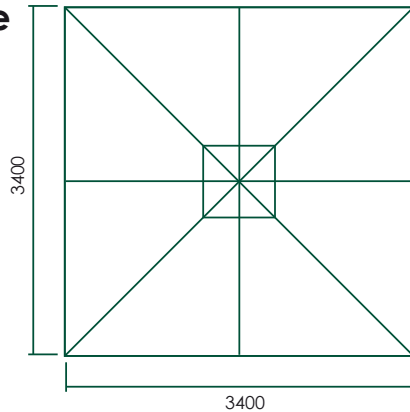

Size range

2x2m Square

Full Height: 2.75m
 Raised Clearance: 2.13m
 Lowered Clearance: 1.10m
 Pole Diameter: 38mm

2x3m Rectangle

Full Height: 2.88m
 Raised Clearance: 2.1m
 Lowered Clearance: 0.92m
 Pole Diameter: 48mm

3m Octagonal

Full Height: 2.7m
 Raised Clearance: 2.1m
 Lowered Clearance: 1.05m
 Pole Diameter: 48mm

3x3m Square

Full Height: 3.05m
 Raised Clearance: 2.26m
 Lowered Clearance: 0.8m
 Pole Diameter: 48mm

2.5x3.5m Rectangle

Full Height: 3m
 Raised Clearance: 2.13m
 Lowered Clearance: 0.76m
 Pole Diameter: 58mm

4m Octagonal

Full Height: 2.8m
 Raised Clearance: 2.1m
 Lowered Clearance: 0.83m
 Pole Diameter: 58mm

3.4x3.4m Square

Full Height: 3.37m
 Raised Clearance: 2.42m
 Lowered Clearance: 0.8m
 Pole Diameter: 58mm

Spuncrylic Solution Dyed Polyester covers

- Black
- Taupe
- Ecu
- Harvest Wheat

Custom colours and stripe options available. Call us to discuss.