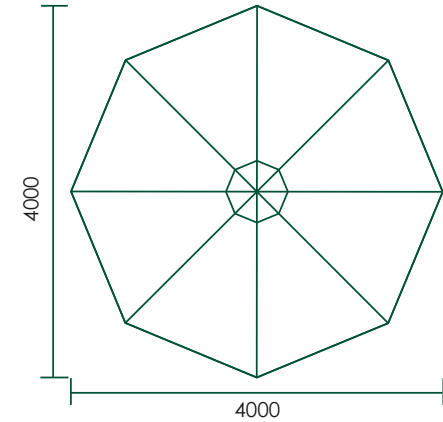

Size range

2x2m Square

Full Height: 2.75m
 Raised Clearance: 2.13m
 Lowered Clearance: 1.10m
 Pole Diameter: 38mm

2x3m Rectangle

Full Height: 2.88m
 Raised Clearance: 2.1m
 Lowered Clearance: 0.92m
 Pole Diameter: 48mm

3m Octagonal

Full Height: 2.7m
 Raised Clearance: 2.1m
 Lowered Clearance: 1.05m
 Pole Diameter: 48mm

3x3m Square

Full Height: 3.05m
 Raised Clearance: 2.26m
 Lowered Clearance: 0.8m
 Pole Diameter: 48mm

2.5x3.5m Rectangle

Full Height: 3m
 Raised Clearance: 2.13m
 Lowered Clearance: 0.76m
 Pole Diameter: 58mm

4m Octagonal

Full Height: 2.8m
 Raised Clearance: 2.1m
 Lowered Clearance: 0.83m
 Pole Diameter: 58mm

3.4x3.4m Square

Full Height: 3.37m
 Raised Clearance: 2.42m
 Lowered Clearance: 0.8m
 Pole Diameter: 58mm

Spuncrylic Solution Dyed Polyester covers

- Black
- Taupe
- Ecu
- Harvest Wheat

Custom colours and stripe options available. Call us to discuss.