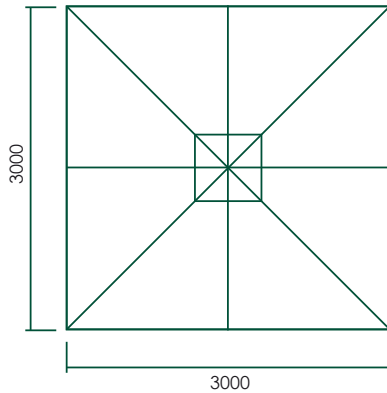

Size range

2x2m Square

Full Height: 2.75m
 Raised Clearance: 2.13m
 Lowered Clearance: 1.10m
 Pole Diameter: 38mm

2x3m Rectangle

Full Height: 2.88m
 Raised Clearance: 2.1m
 Lowered Clearance: 0.92m
 Pole Diameter: 48mm

3m Octagonal

Full Height: 2.7m
 Raised Clearance: 2.1m
 Lowered Clearance: 1.05m
 Pole Diameter: 48mm

3x3m Square

Full Height: 3.05m
 Raised Clearance: 2.26m
 Lowered Clearance: 0.8m
 Pole Diameter: 48mm

2.5x3.5m Rectangle

Full Height: 3m
 Raised Clearance: 2.13m
 Lowered Clearance: 0.76m
 Pole Diameter: 58mm

4m Octagonal

Full Height: 2.8m
 Raised Clearance: 2.1m
 Lowered Clearance: 0.83m
 Pole Diameter: 58mm

3.4x3.4m Square

Full Height: 3.37m
 Raised Clearance: 2.42m
 Lowered Clearance: 0.8m
 Pole Diameter: 58mm

Spuncrylic Solution Dyed Polyester covers

- Black
- Taupe
- Ecu
- Harvest Wheat

Custom colours and stripe options available. Call us to discuss.