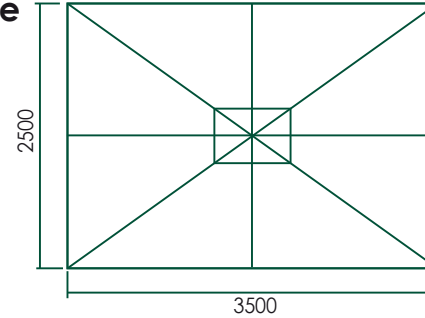

Size range

2x2m Square

Full Height: 2.75m
 Raised Clearance: 2.13m
 Lowered Clearance: 1.10m
 Pole Diameter: 38mm

2x3m Rectangle

Full Height: 2.88m
 Raised Clearance: 2.1m
 Lowered Clearance: 0.92m
 Pole Diameter: 48mm

3m Octagonal

Full Height: 2.7m
 Raised Clearance: 2.1m
 Lowered Clearance: 1.05m
 Pole Diameter: 48mm

3x3m Square

Full Height: 3.05m
 Raised Clearance: 2.26m
 Lowered Clearance: 0.8m
 Pole Diameter: 48mm

2.5x3.5m Rectangle

Full Height: 3m
 Raised Clearance: 2.13m
 Lowered Clearance: 0.76m
 Pole Diameter: 58mm

4m Octagonal

Full Height: 2.8m
 Raised Clearance: 2.1m
 Lowered Clearance: 0.83m
 Pole Diameter: 58mm

3.4x3.4m Square

Full Height: 3.37m
 Raised Clearance: 2.42m
 Lowered Clearance: 0.8m
 Pole Diameter: 58mm

Spuncrylic Solution Dyed Polyester covers

- Black
- Taupe
- Ecu
- Harvest Wheat

Custom colours and stripe options available. Call us to discuss.