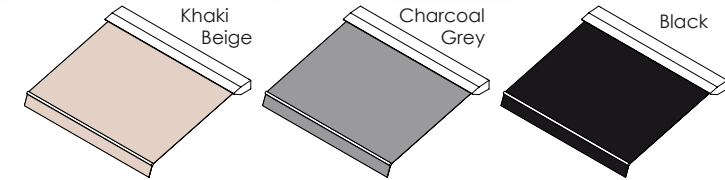

IOI Folding Arm Awning component features

- Powder-coated 'urban grey' frame 35x35mm or 40x40mm rear torsion bar.
- Reliable cast aluminium face fixing bracket.
- Optional cast aluminium overhead fixing bracket.
- Custom awning sizes available up to 12m long x 5m extension.
- High quality UV stable 'Sunstop®' thread.
- 70mm or 78mm galvanised fabric drum.
- Reliable cast aluminium face fixing bracket.
- Stainless steel bolts and lock-nuts.
- Powder-coated or Colourbond box flashing.
- Quality hardware and components.
- Fascia bracket installation possible.

STANDARD SIZES

- 2.5m x 2m ex
- 3m x 2.5m ex
- 3.6m x 2.5m ex
- 4m x 3m ex
- 4.5m x 3m ex
- 5m x 3.5m ex
- 6m x 4m ex

Folding Arm Awning Colour Options

Folding arm awnings are available immediately in three standard colours from O'Bravia awning grade solution dyed polyester. These fabrics carry a three year warranty against fading.